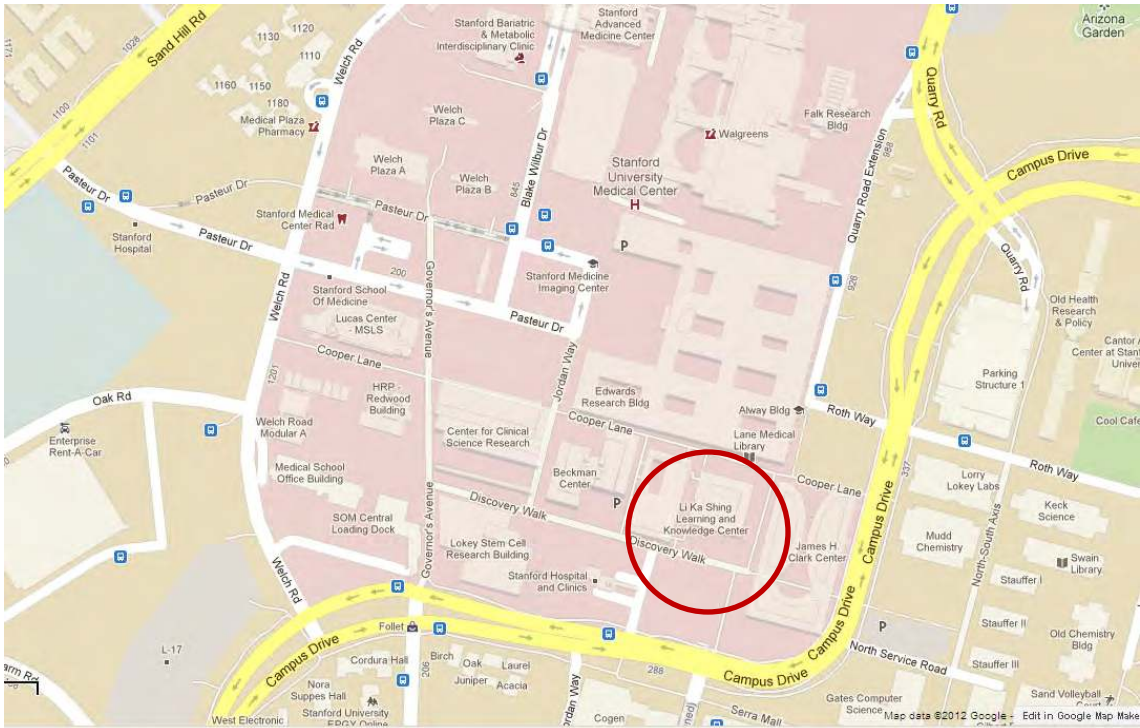

# Conference Center

at the Li Ka Shing Center

STANFORD SCHOOL OF MEDICINE

## MAP & DIRECTIONS

291 Campus Drive, Stanford, CA 94043

### From HWY 280-S

Take Exit 24 for E Sand Hill Road  
Merge onto Sand Hill Road  
Turn right on Stock Farm Road  
Turn left at Campus Drive  
Arrive at 291 Campus Drive on your left

### From HWY 280-N

Take Alpine Road Exit toward Portola Valley  
Turn right at Alpine Road  
Turn right at Junipero Serra Boulevard  
Turn left at Campus Drive  
Arrive at 291 Campus Drive on your left